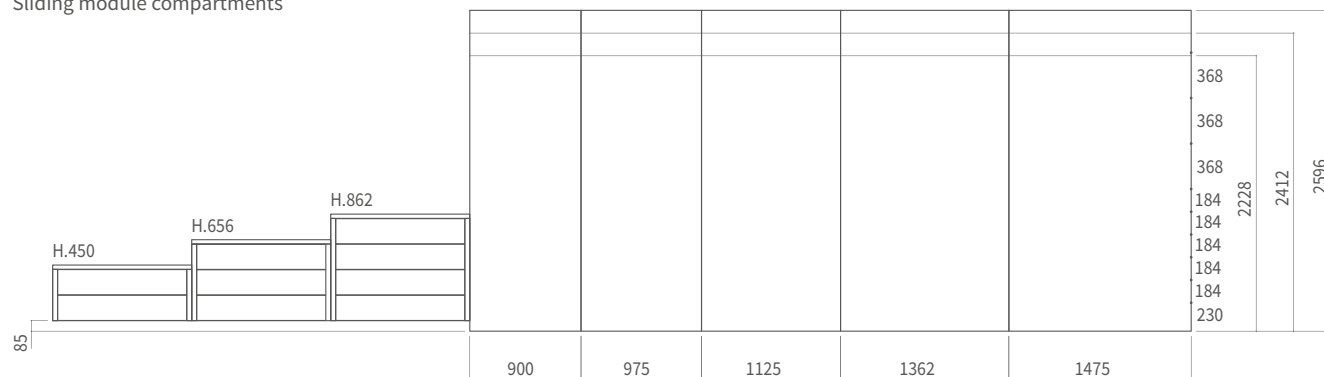

Approximate garment dimensions

VANI MODULI BATTENTI

Hinged module compartments

INTERNO ARMADI

Interior wardrobe

VANI MODULI SCORREVOLI

Sliding module compartments

DETTAGLI E ACCESSORI